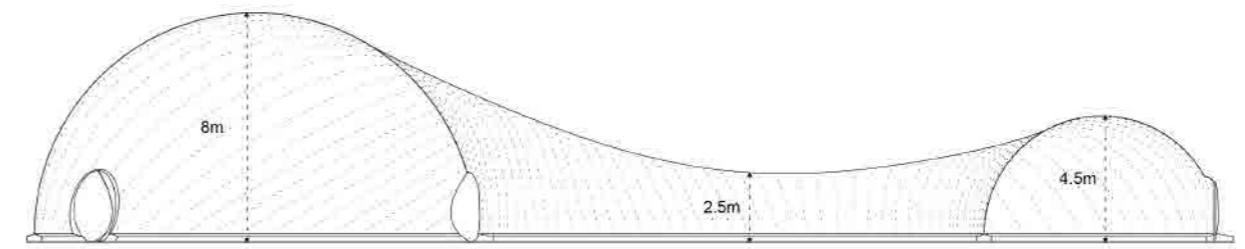

Medidas / Measures